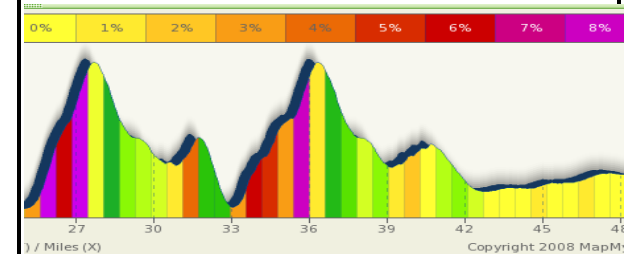

MMR Climbing: 3700' (Est Act: 5000')