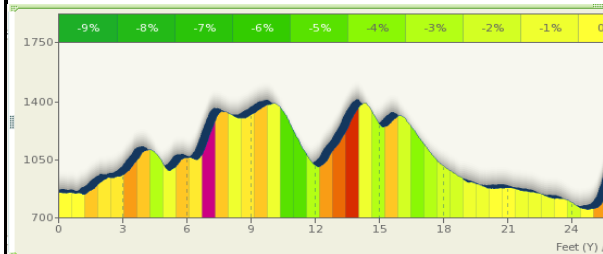

Direction	KoM Training IV	Distance
START	Main/Mission Inn/University	
West	Main St	0.00
L	14th	0.45
R	Orange Grove	0.57
L	Prospect	0.76
R	Olivewood	0.89
L	Panorama/Ivy	1.49
R	Victoria	2.49
L	Arlington/Chicago	3.23
R	Central	5.26
R	Canyon Crest	6.25
R	Via Vista	7.75
R	Corinthian	9.59
R	Berry	9.76
R	Crystal View	9.87
L	Overlook	10.20
R	Hawarden	12.03
R	Mary/Hawarden	12.59
R	Gainsborough/Orozco	12.91
L	Overlook	13.35
R	Kingdom/Unk./Unk.	14.52
R	Bradley/Jefferson	15.60
L	Victoria	18.28

MMR Climbing: 3700' (Est Act: 5000')