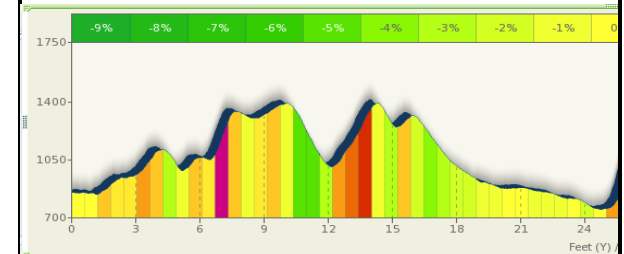

Hugh: 951-880-8229 Emergency: 911