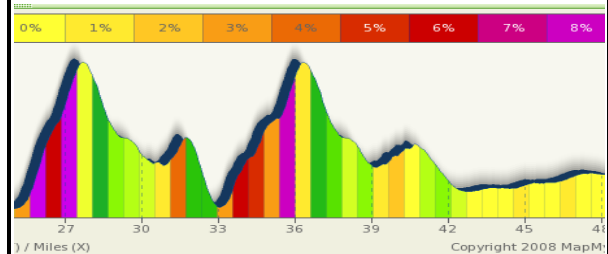

Hugh: 951-880-8229 Emergency: 911

Hugh: 951-880-8229 Emergency: 911

Hugh: 951-880-8229 Emergency: 911

Direction	Kom Training IV (page 2)	Distance
R	Filmore	22.96
L	Indiana	23.65
L	Buchanon/Lake Pointe	24.73
L	Lake Knoll	29.31
L	Summer Springs	30.14
Cont	Around 2 Gates	30.37
R	Lake Pointe (again)	31.06
L	Indiana	32.10
L	Lincoln/Skyridge	32.63
R	Lake Pointe (again)	34.71
R	Lake Knoll (again)	38.14
L	La Sierra	38.40
R	Orchard View	38.82
R	Orangemont/Treetop	39.09
L	Canyon Wind	39.66
L	McAllister	40.29
R	Dufferin	41.59
L	Stewart	41.66
R	Victoria	42.19
L	Myrtle/Ivy/Panorama/Ramona	48.96
L	Castle Reagh	50.11
R	Magnolia	50.45
R	Mission Inn	51.74
END		51.80

MMR Climbing: 3700' (Est Act: 5000')

Direction	Kom Training IV (page 2)	Distance
R	Filmore	22.96
L	Indiana	23.65
L	Buchanon/Lake Pointe	24.73
L	Lake Knoll	29.31
L	Summer Springs	30.14
Cont	Around 2 Gates	30.37
R	Lake Pointe (again)	31.06
L	Indiana	32.10
L	Lincoln/Skyridge	32.63
R	Lake Pointe (again)	34.71
R	Lake Knoll (again)	38.14
L	La Sierra	38.40
R	Orchard View	38.82
R	Orangemont/Treetop	39.09
L	Canyon Wind	39.66
L	McAllister	40.29
R	Dufferin	41.59
L	Stewart	41.66
R	Victoria	42.19
L	Myrtle/Ivy/Panorama/Ramona	48.96
L	Castle Reagh	50.11
R	Magnolia	50.45
R	Mission Inn	51.74
END		51.80