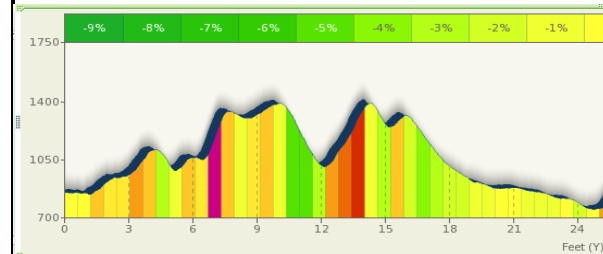

Hugh: 951-880-8229 Emergency: 911