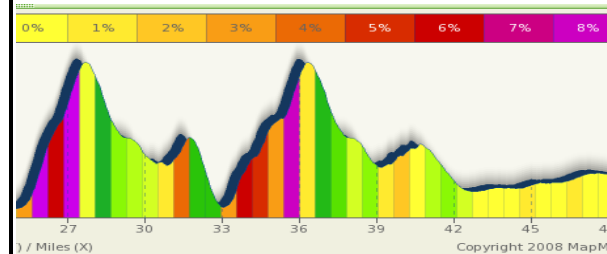

Hugh: 951-880-8229 Emergency: 911

Hugh: 951-880-8229 Emergency: 911

Hugh: 951-880-8229 Emergency: 911

Direction	Kom Training IV (page 2)	Distance
R	Filmore	22.96
L	Indiana	23.65
L	Buchanon/Lake Pointe	24.73
L	Lake Knoll	29.31
L	Summer Springs	30.14
Cont	Around 2 Gates	30.37
R	Lake Pointe (again)	31.06
L	Indiana	32.10
L	Lincoln/Skyridge	32.63
R	Lake Pointe (again)	34.71
R	Lake Knoll (again)	38.14
L	La Sierra	38.40
R	Orchard View	38.82
R	Orangemont/Treetop	39.09
L	Canyon Wind	39.66
L	McAllister	40.29
R	Dufferin	41.59
L	Stewart	41.66
R	Victoria	42.19
L	Myrtle/Ivy/Panorama/Ramona	48.96
L	Castle Reagh	50.11
R	Magnolia	50.45
R	Mission Inn	51.74
END		51.80

MMR Climbing: 3700' (Est Act: 5000')

Direction	Kom Training IV (page 2)	Distance
R	Filmore	22.96
L	Indiana	23.65
L	Buchanon/Lake Pointe	24.73
L	Lake Knoll	29.31
L	Summer Springs	30.14
Cont	Around 2 Gates	30.37
R	Lake Pointe (again)	31.06
L	Indiana	32.10
L	Lincoln/Skyridge	32.63
R	Lake Pointe (again)	34.71
R	Lake Knoll (again)	38.14
L	La Sierra	38.40
R	Orchard View	38.82
R	Orangemont/Treetop	39.09
L	Canyon Wind	39.66
L	McAllister	40.29
R	Dufferin	41.59
L	Stewart	41.66
R	Victoria	42.19
L	Myrtle/Ivy/Panorama/Ramona	48.96
L	Castle Reagh	50.11
R	Magnolia	50.45
R	Mission Inn	51.74
END		51.80